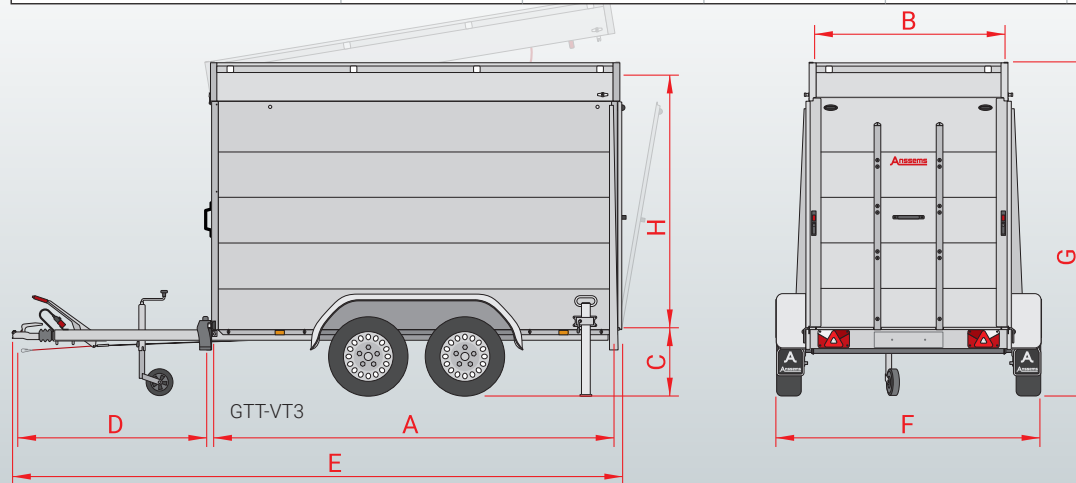

Type	GTB 750 211x126 VT2	GTB 1200 251x126 VT2	GTB 1200 251x126 VT3	GTT 1500 301x126 VT2	GTT 2500 301x151 VT3	GTT 2500 301x151 VT4
Gross capacity	750 kg	1200 kg	1200 kg	1500 kg	2500 kg	2500 kg
Unladen weight (ULW)	268 kg	321 kg	341 kg	390 kg	575 kg	600 kg
Load capacity	482 kg	879 kg	859 kg	1110 kg	1925 kg	1900 kg
Axles pcs	1	1	1	2	2	2
Braked version	✓	✓	✓	✓	✓	✓
Wheel / tyresize	145/80R13	185/70R13	185/70R13	145/80R13	185/70R13	185/70R13
Rims	steel	steel	steel	steel	steel	steel
Floor type	plywood	plywood	plywood	plywood	plywood	plywood
Internal length (A)	211 cm	251 cm	251 cm	301 cm	301 cm	301 cm
Internal width (B)	126 cm	126 cm	126 cm	126 cm	151 cm	151 cm
Internal height (H)	118 cm	118 cm	153 cm	118 cm	153 cm	188 cm
Floor height (C)	49 cm	49 cm	49 cm	49 cm	51 cm	51 cm
A-Frame length (D)	96 cm	96 cm	96 cm	96 cm	145 cm	145 cm
Total length (E)	319 cm	359 cm	360 cm	410 cm	459 cm	459 cm
Total width (F)	171 cm	175 cm	175 cm	168 cm	201 cm	201 cm
Total height (G)	176 cm	176 cm	211 cm	176 cm	214 cm	249 cm

Accessories	GTB 750 211x126 VT2	GTB 1200 251x126 VT2	GTB 1200 251x126 VT3	GTT 1500 301x126 VT2	GTT 2500 301x151 VT3	GTT 2500 301x151 VT4
Tie eye M8	✓	✓	✓	✓	✓	✓
Spare wheel with support	✓	✓	✓	✓	✓	✓
Axle shock absorbers	✓	✓	✓	✓	✓	✓