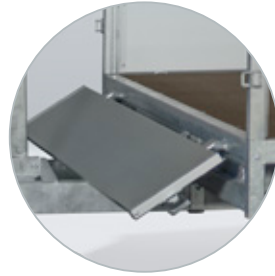

HARD TOP COVER TRAILERS

BOX VAN TRAILERS

HORSE TRAILERS

WELFARE TRAILERS

ASX flatbed trailers - the best of both worlds

The Anssems ASX is a rock-solid flatbed trailer with steel ramps stored in integrated ramp holders beneath the loading floor. The side boards can be completely folded under the loading floor, protecting them from damage during loading and unloading with a forklift.

**“THE ANSSEMS ASX
IS VERY VERSATILE”**

ASX 325x178 tandem braked

ASX 405x178 tandem braked

Durable and user-friendly

The fully galvanised chassis, with its four length carriers, supports the loading floor optimally. The lighting, axles, brake system and jockey wheel meet Anssems' high standards of safety and reliability. The aluminium sides and corner sticks can be quickly removed to create a flat loading floor for maximum use.

Strong chassis with integrated ramp holders

Reliable brakesystem

Foldable front panel

8 tie hooks on the inside of the loading platform

Long drawbar with automatic jockey wheel

Tie rail for movable net hooks or tie hooks

Integrated tie rail

Long, interchangeable drawbar made of box tubes

Automatic jockey wheel

Front marker lighting

Robot welded chassis

Premium quality wheels and axles

Side marker lights

Ramps, stored beneath the loading floor