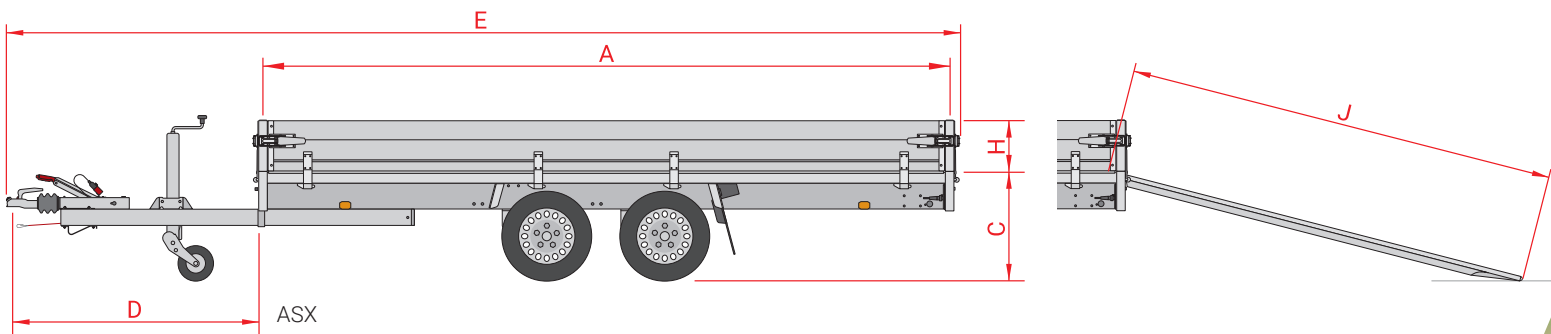

Using the ramps

Use the steel ramps to drive vehicles onto and off of. The ramps are stored underneath the chassis, which is useful as they are always at hand. For even more comfort when driving onto and off of, the ASX can be extended with prop stands and a winch.

“THE ANSSEMS ASX SAVES VALUABLE TIME”

Anssems