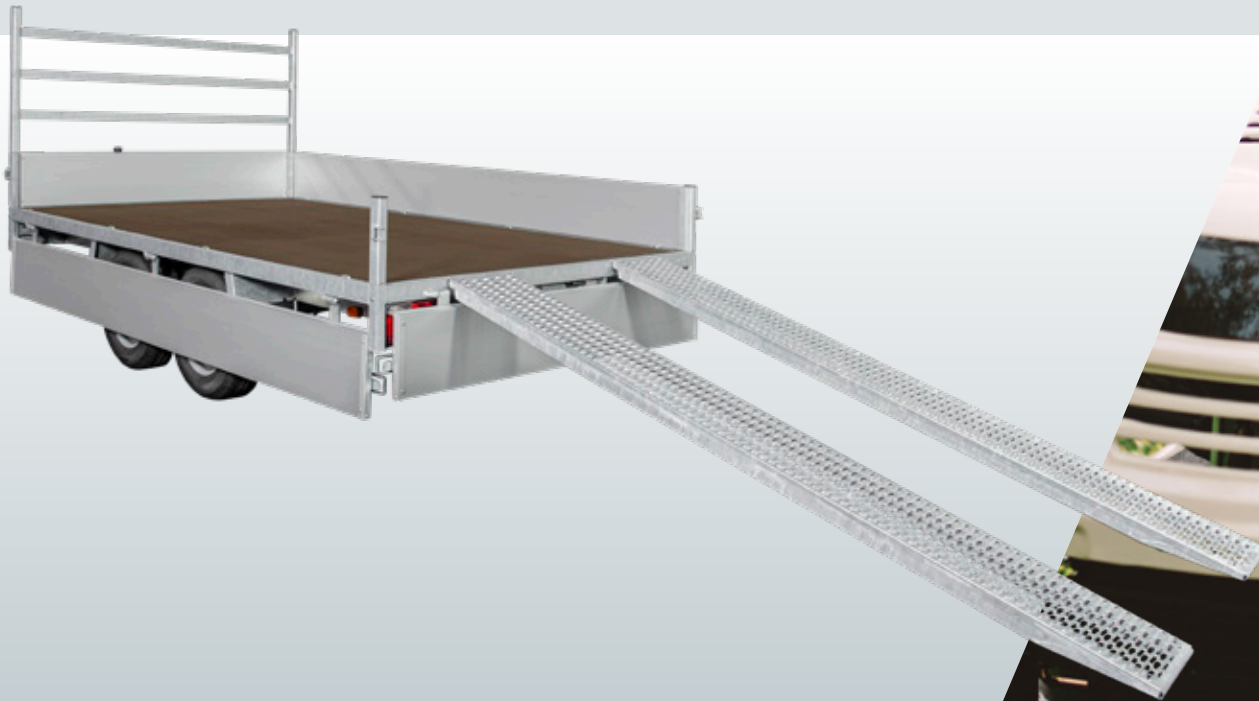

Accessories	ASX 2000 325x178	ASX 2500 325x178	ASX 3000 325x178	ASX 2000 405x178	ASX 2500 405x178	ASX 3000 405x178
High cover (internal height 150 cm)	✓	✓	✓	✓	✓	✓
High cover (internal height 180 cm)	✓	✓	✓	✓	✓	✓
High cover (internal height 210 cm)	✓	✓	✓	✓	✓	✓
Flat cover	✓	✓	✓	✓	✓	✓
Prop stands	✓	✓	✓	✓	✓	✓
Net hooks	✓	✓	✓	✓	✓	✓
Spare wheel with support	✓	✓	✓	✓	✓	✓
Axle shock absorbers	✓	✓	✓	✓	✓	✓
Mesh sides (H 70 cm)	✓	✓	✓	✗	✗	✗
Ladder rack (H 80 cm)	✓	✓	✓	✓	✓	✓
Extension sides (H 35 cm)	✓	✓	✓	✓	✓	✓
LED position lights	✓	✓	✓	✓	✓	✓

✓ available as an accessory

✗ no accessory

Using the ramps

Use the steel ramps to drive vehicles onto and off of. The ramps are stored underneath the chassis, which is useful as they are always at hand. For even more comfort when driving onto and off of, the ASX can be extended with prop stands and a winch.