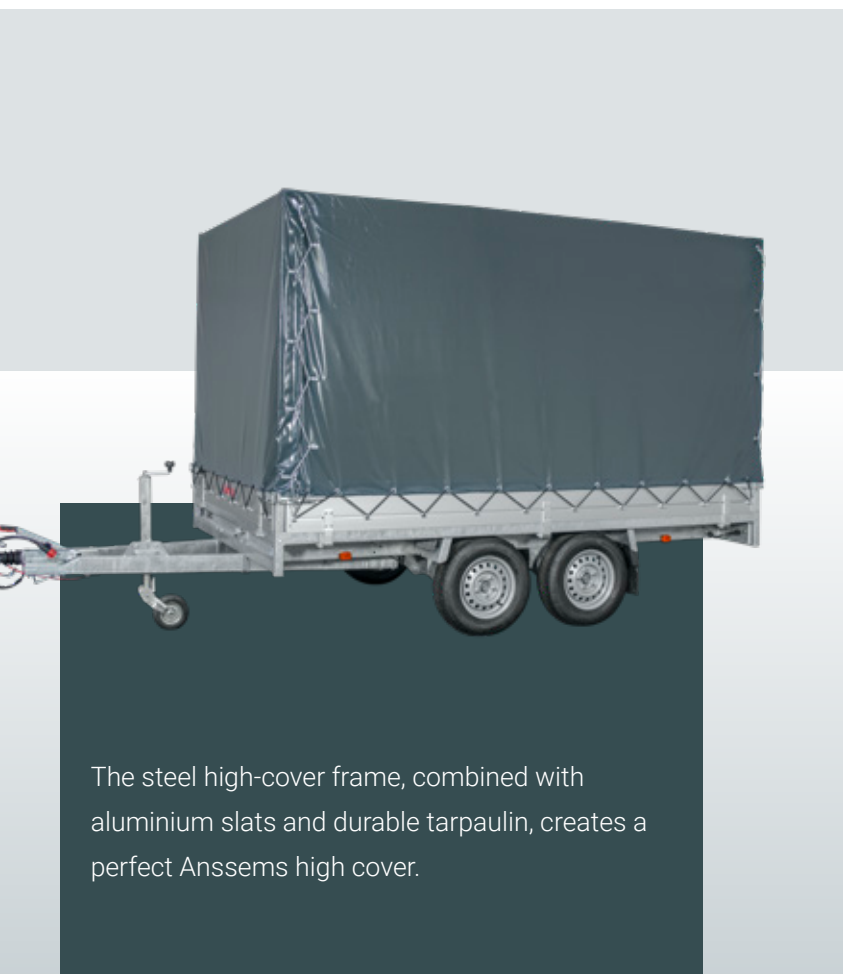

The steel high-cover frame, combined with aluminium slats and durable tarpaulin, creates a perfect Anssems high cover.