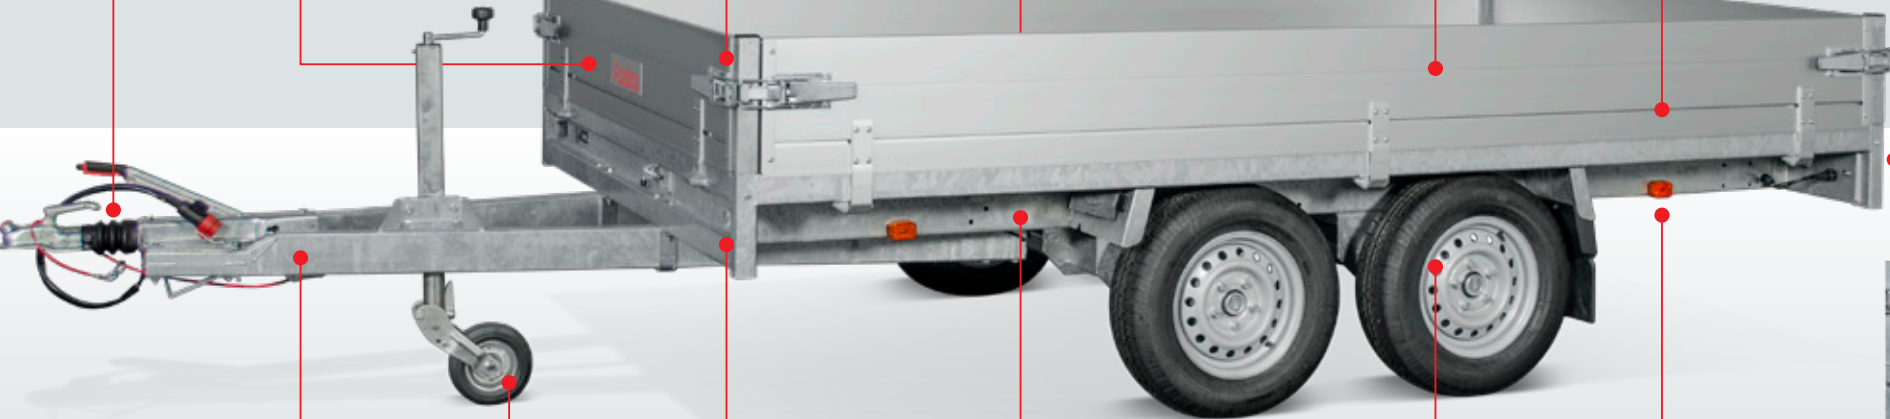

Strong chassis with integrated ramp holders

Reliable brakesystem

Foldable front panel

8 tie hooks on the inside of the loading platform

Long drawbar with automatic jockey wheel

Tie rail for movable net hooks or tie hooks

Sides turn away under the loading floor. Damage-free loading and unloading

Premium quality brake system

Foldable front panel

Provided with tension locks all around

Multiplex loading floor

Aluminium side boards

Integrated tie rail

Long, interchangeable drawbar made of box tubes

Automatic jockey wheel

Front marker lighting

Robot welded chassis

Premium quality wheels and axles

Side marker lights

Ramps, stored beneath the loading floor