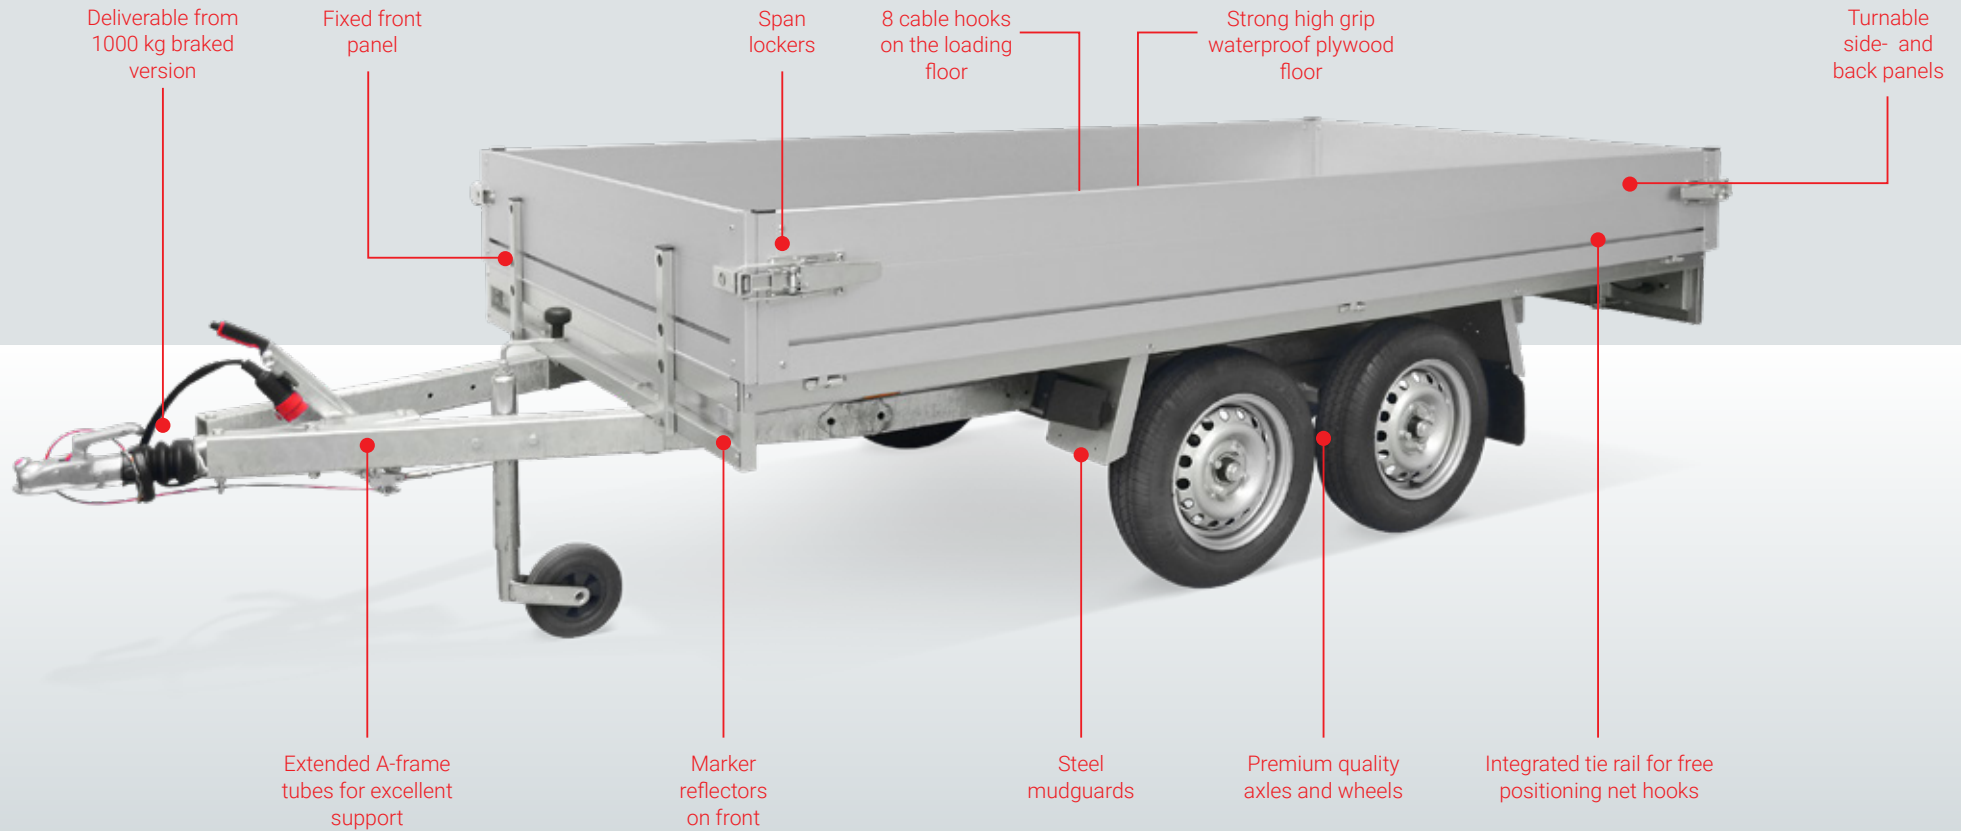

## There is always an ideal model

There is a wide selection of PLT models: braked or unbraked, single or tandem axle, with different weight capacities and a wide range of dimensions. There is always a PLT flatbed trailer to exactly meet your requirements. All PLT models come as standard with multiple tie-down points to help keep your load secure.

Optimally accessible loading floor

Standard equipped with jockey wheel

Equipped with span lockers

8 tie hooks on loading floor

Tie-rail for removable and adjustable net hooks

Reliable and clear lighting

Always clearly visible

**“THE ANSSEMS PLT IS COMPLETELY TAILORED TO MY DEMANDS”**

A flat cover offers extra protection during transportation. This cover is easy to attach using the included net hooks.

The ladder rack at the front is very popular with Anssems PLT owners, providing them with additional options for securing cargo and supporting high-volume loads.