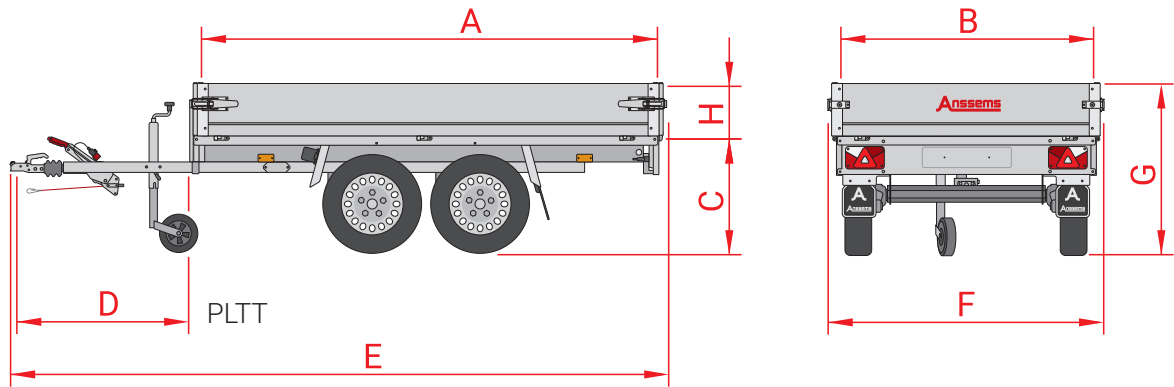

“THE ANSSEMS PLT IS THE PERFECT TRAILER FOR MY HOBBY AND PROFESSION”