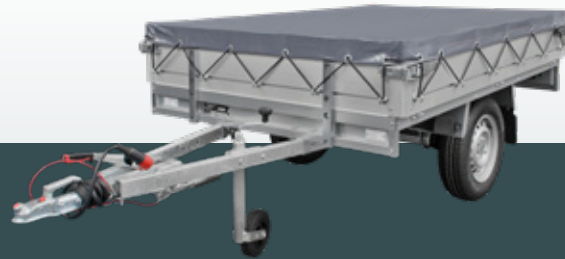

## PLT flatbed trailers

The Anssems PLT has a distinctive character due to its ergonomic design; it is extremely light yet strong, offering maximum load capacity. The position wheels beneath the floor of the Anssems PLT provide a large load area which is easily accessible when the drop side- and rear panels are lowered.

## There is always an ideal model

There is a wide selection of PLT models: braked or unbraked, single or tandem axle, with different weight capacities and a wide range of dimensions. There is always a PLT flatbed trailer to exactly meet your requirements. All PLT models come as standard with multiple tie-down points to help keep your load secure.

Optimally accessible loading floor

Standard equipped with jockey wheel

Equipped with span lockers

8 tie hooks on loading floor

Tie-rail for removable and adjustable net hooks

Reliable and clear lighting

Always clearly visible

**“THE ANSSEMS PLT IS COMPLETELY TAILORED TO MY DEMANDS”**

A flat cover offers extra protection during transportation. This cover is easy to attach using the included net hooks.

The ladder rack at the front is very popular with Anssems PLT owners, providing them with additional options for securing cargo and supporting high-volume loads.