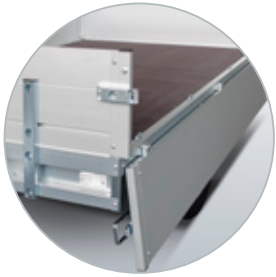

## PLT flatbed trailers

The Anssems PLT has a distinctive character due to its ergonomic design; it is extremely light yet strong, offering maximum load capacity. The position wheels beneath the floor of the Anssems PLT provide a large load area which is easily accessible when the drop side- and rear panels are lowered.

PLT single- axle unbraked

PLT tandem unbraked

PLT single- axle braked

PLT tandem braked

Optimally accessible loading floor

Standard equipped with jockey wheel

Equipped with span lockers

8 tie hooks on loading floor

Tie-rail for removable and adjustable net hooks

Reliable and clear lighting

Always clearly visible