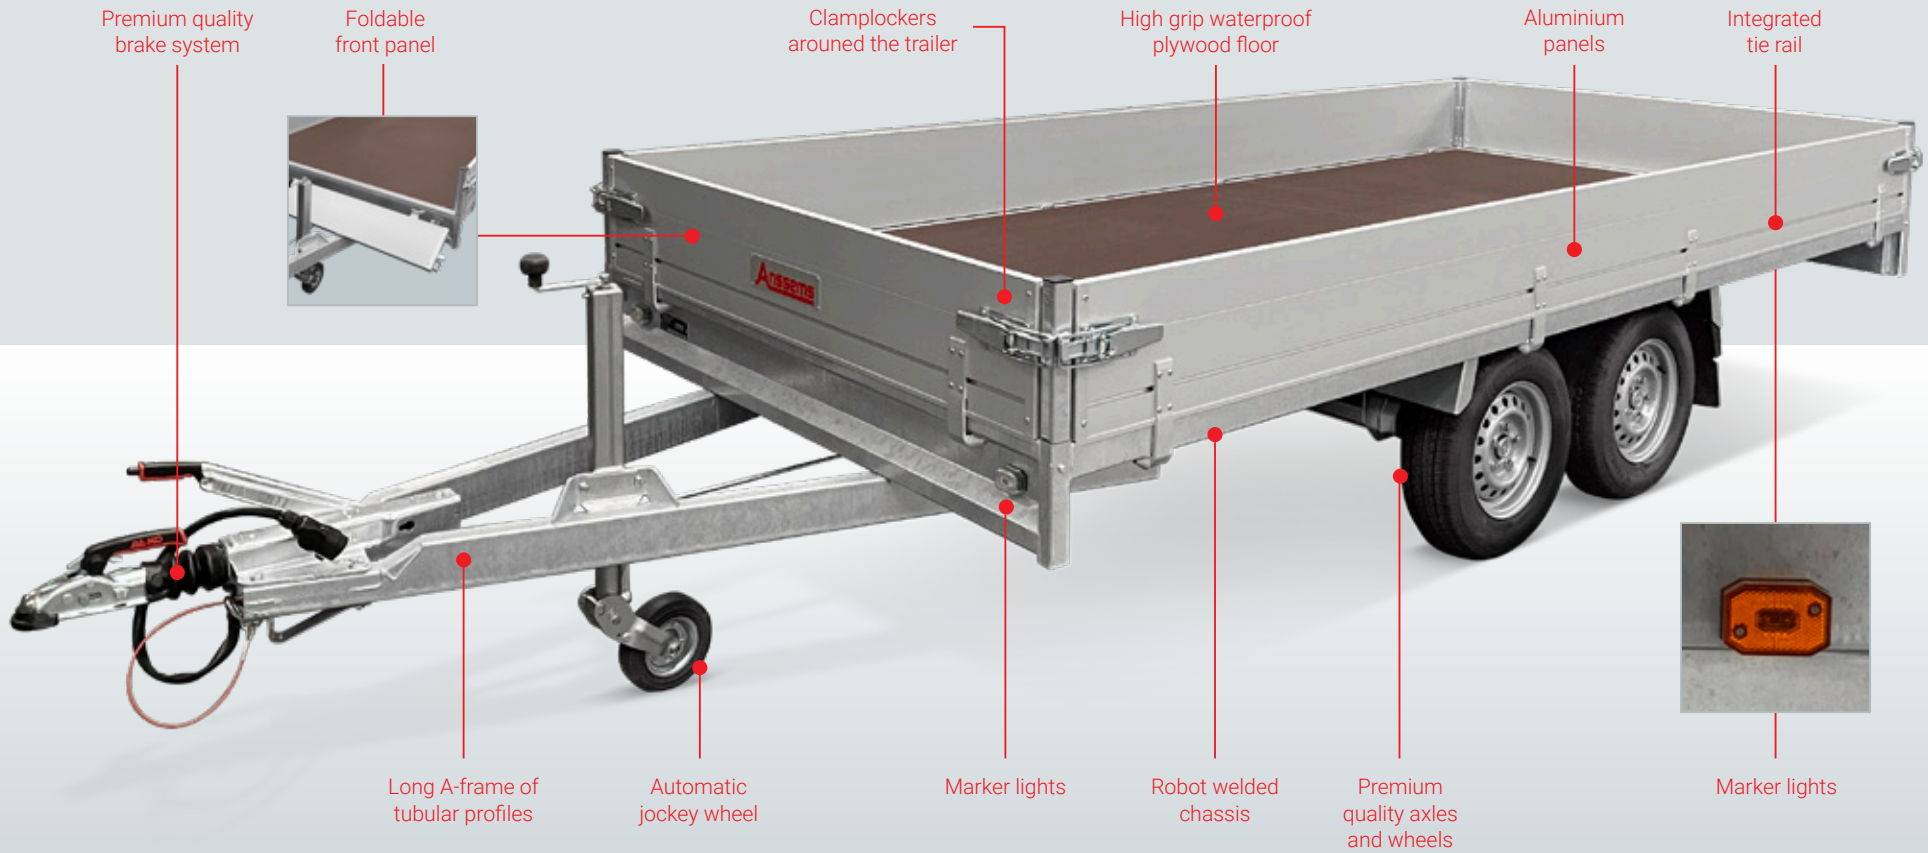

PSX single-axle unbraked

PSX tandem braked

PSX single-axle braked

PSX Go-Getter tandem braked

A strong chassis lies at the basis of the PSX. The cross members ensure optimum support for the loading floor. The high-quality finish, lighting, jockey wheel, axles, coupling, and braking system are all of premium quality. To create a maximum flat loading platform, remove the aluminium side panels and corner posts.

PSX Go-Getter

The PSX Go-Getter is a flatbed trailer for those who want to stand out. It has many extras, such as a black toolbox (40L) on A-frame, black rims, black aluminium panels and is fully equipped with LED lighting. Get your Go-Getter today!

Optimum floor support

Reliable brake system

Clear lighting at front, side and back

8 tie down hooks at the innerside of the loading surface

Pull-out beams for back panel support

Tie rail for movable tie hooks

Panels that rotate below the floor. Damage-free loading and unloading.

Anssems

Customize your Anssems PSX

The PSX accessories create numerous possibilities for arranging the flatbed trailer to perfectly suit your individual needs. Extension side panels or mesh sides for increased volume, a high cover to protect the cargo, or a steel ladder rack for more tie-down options - all PSX models come with multiple tie-down points to help keep your load secure.