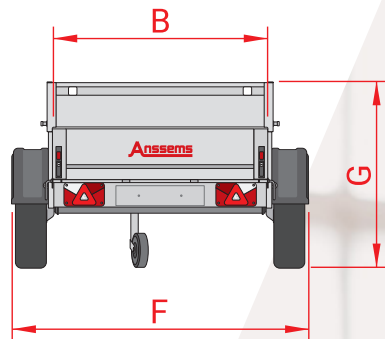

“EVERYTHING FITS IN MY ANSSEMS HARD TOP TRAILER.”

Anssems