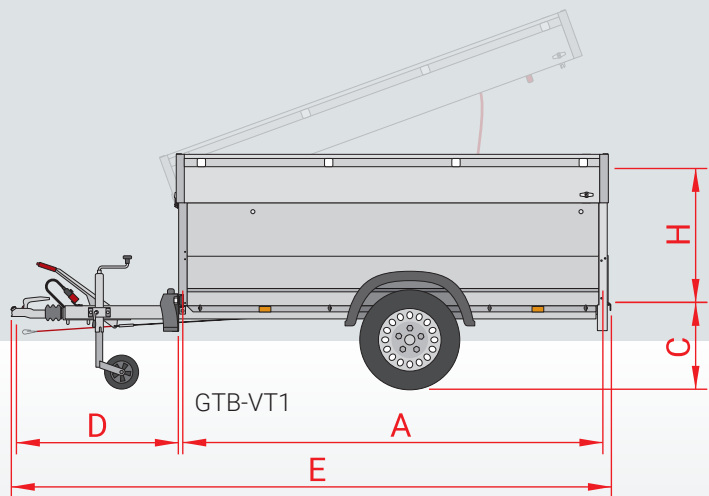

“EVERYTHING FITS IN MY ANSSEMS HARD TOP TRAILER.”

Anssems