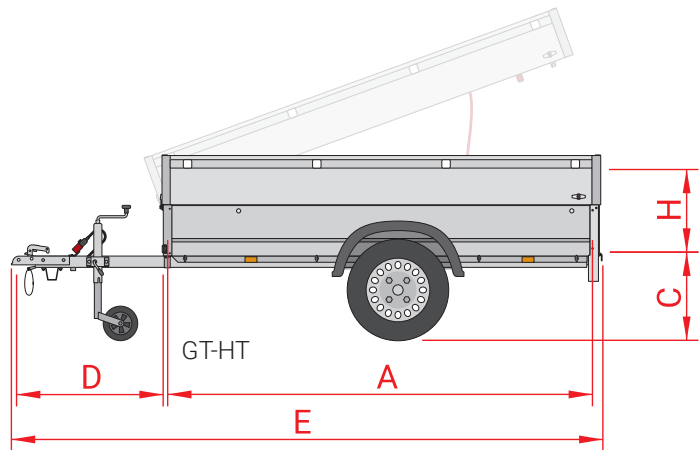

“EVERYTHING FITS IN MY ANSSEMS HARD TOP TRAILER.”

Anssems