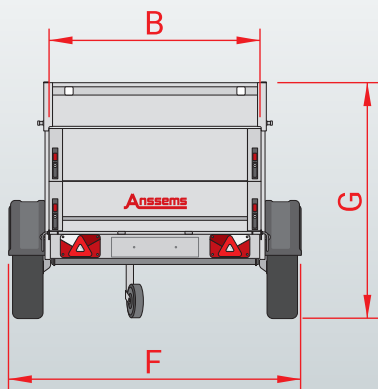

“EVERYTHING FITS IN MY ANSSEMS HARD TOP TRAILER.”

Anssems