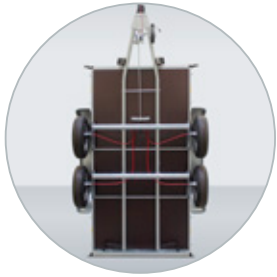

GT-HT single-axle unbraked
(internal height 48 cm)

GT-HT single-axle braked
(internal height 48 cm)

Anssems Quality

The hard top is supported by strong gas springs when open, creating a large opening with easy access to both sides and the rear of the trailer. The red pull cord located at the rear of the trailer makes closing the lid easy once your trailer is loaded. The mud-guards are made from a flexible, sustainable plastic, minimising damage to you and the environment. The rear lights, jockey wheel, axle, braking system, and coupling are all of premium quality.

“WE ALSO USE THE ANSSEMS GT WHEN WE RELOCATE”

GT-VT1 single-axle unbraked
(internal height 83 cm)

GT-VT1 single-axle braked
(internal height 83 cm)

Easy to maintain and easy to use

More and more people are discovering the great possibilities that the Anssems GT-VT1 range offers. With a sleek aluminium finish of the trailer body, and many other parts offering unparalleled long-lasting good looks, there are specially-engineered slots for tie hooks inside to help secure your load. Extras can easily be added at a later date as your requirements change.