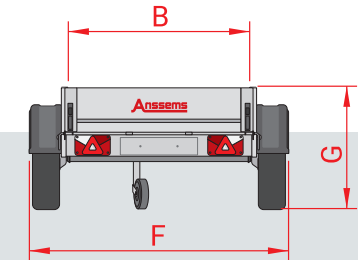

*Tailgate ramp can only be mounted in combination with mesh sides. **Ramps: 150, 200 and 250 cm

S standard equipment

v available as an accessor

x no accessory

Model	GTT 750 251x126		GTT 1500 251x126	GTT 1500 301x126	GTT 2000 251x126	GTT 2000 301x126	GTT 2000 301x151
	O	R	O	O	O	O	O
Gross capacity	750 kg		1500 kg	1500 kg	2000 kg	2000 kg	2000 kg
Unladen weight (ULW)	240 kg	258 kg	240 kg	250 kg	262 kg	278 kg	340 kg
Load capacity	510 kg	492 kg	1260 kg	1250 kg	1738 kg	1722 kg	1660 kg
Axles pcs	2		2	2	2	2	2
Braked version	x		v	v	v	v	v
Wheel / tyresize	145/80R13		145/80R13	145/80R13	155/80R13	155/80R13	155/80R13
Floor type	plywood		plywood	plywood	plywood	plywood	plywood
Inner size (A, B, H)	251x126x30 cm		251x126x30 cm	301x126x30 cm	251x126x30 cm	301x126x30 cm	301x151x30 cm
Floor height (C)	49 cm		49 cm	49 cm	51 cm	51 cm	51 cm
A-Frame length (D)	90 cm		96 cm	96 cm	96 cm	96 cm	123 cm
Total length (E)	353 cm		359 cm	409 cm	359 cm	409 cm	436 cm
Total width (F)	168 cm		168 cm	168 cm	168 cm	168 cm	193 cm
Total height (G)	79 cm	125 cm	79 cm	79 cm	81 cm	81 cm	81 cm
Side rail height (I)	-	40 cm	-	-	-	-	-
Ladder rack height (J)	-	76 cm	-	-	-	-	-

Accessories	GTT 750 251x126		GTT 1500 251x126	GTT 1500 301x126	GTT 2000 251x126	GTT 2000 301x126	GTT 2000 301x151
	O	R	O	O	O	O	O
High cover (internal height 120 cm)	x	x	x	x	x	x	x
High cover (internal height 150 cm)	v	v	v	v	v	v	v
Ladder rack (height 76 cm)	v	s	v	v	v	v	v
Side rail	v	s	v	v	v	v	v
Flat cover	v	v	v	v	v	v	v
Hard top cover, turning sideways	v	x	v	v	v	v	v
Hard top cover, turning forwards	v	x	v	v	v	v	v
Spare wheel with support	v	v	v	v	v	v	v
Axle shock absorber	x	x	v	v	v	v	v
Propstands	v	v	v	v	v	v	v
Tie eye M8	v	v	v	v	v	v	v
Net hooks	v	v	v	v	v	v	v
Extension sides (height 35 cm)	v	x	v	v	v	v	v
Mesh sides (height 70 cm)	v	x	v	v	v	v	v
Tailgate ramp* (H 100 cm)	v	x	v	v	v	v	x
Tailgate ramp* (H 135 cm)	v	x	v	v	v	v	v
Tailgate ramp* (H 170 cm)	x	x	x	x	x	x	v
Universal aluminium ramps**	v	v	v	v	v	v	v