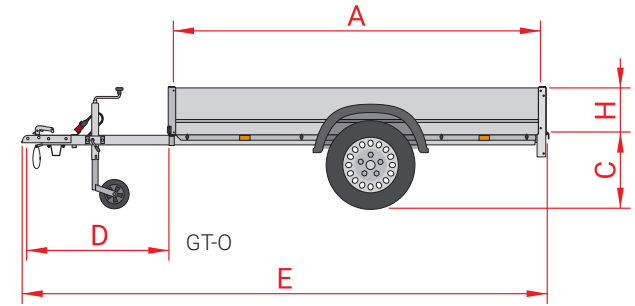

*Tailgate ramp can only be mounted in combination with mesh sides. **Ramps: 150, 200 and 250 cm

S standard equipment

v available as an accessor

x no accessory

Model	GTT 750 251x126		GTT 1500 251x126	GTT 1500 301x126	GTT 2000 251x126	GTT 2000 301x126	GTT 2000 301x151
	O	R	O	O	O	O	O
Gross capacity	750 kg		1500 kg	1500 kg	2000 kg	2000 kg	2000 kg
Unladen weight (ULW)	240 kg	258 kg	240 kg	250 kg	262 kg	278 kg	340 kg
Load capacity	510 kg	492 kg	1260 kg	1250 kg	1738 kg	1722 kg	1660 kg
Axles pcs	2		2	2	2	2	2
Braked version	x		v	v	v	v	v
Wheel / tyresize	145/80R13		145/80R13	145/80R13	155/80R13	155/80R13	155/80R13
Floor type	plywood		plywood	plywood	plywood	plywood	plywood
Inner size (A, B, H)	251x126x30 cm		251x126x30 cm	301x126x30 cm	251x126x30 cm	301x126x30 cm	301x151x30 cm
Floor height (C)	49 cm		49 cm	49 cm	51 cm	51 cm	51 cm
A-Frame length (D)	90 cm		96 cm	96 cm	96 cm	96 cm	123 cm
Total length (E)	353 cm		359 cm	409 cm	359 cm	409 cm	436 cm
Total width (F)	168 cm		168 cm	168 cm	168 cm	168 cm	193 cm
Total height (G)	79 cm	125 cm	79 cm	79 cm	81 cm	81 cm	81 cm
Side rail height (I)	-	40 cm	-	-	-	-	-
Ladder rack height (J)	-	76 cm	-	-	-	-	-

Accessories	GTT 750 251x126		GTT 1500 251x126	GTT 1500 301x126	GTT 2000 251x126	GTT 2000 301x126	GTT 2000 301x151
	O	R	O	O	O	O	O
High cover (internal height 120 cm)	x	x	x	x	x	x	x
High cover (internal height 150 cm)	v	v	v	v	v	v	v
Ladder rack (height 76 cm)	v	s	v	v	v	v	v
Side rail	v	s	v	v	v	v	v
Flat cover	v	v	v	v	v	v	v
Hard top cover, turning sideways	v	x	v	v	v	v	v
Hard top cover, turning forwards	v	x	v	v	v	v	v
Spare wheel with support	v	v	v	v	v	v	v
Axle shock absorber	x	x	v	v	v	v	v
Propstands	v	v	v	v	v	v	v
Tie eye M8	v	v	v	v	v	v	v
Net hooks	v	v	v	v	v	v	v
Extension sides (height 35 cm)	v	x	v	v	v	v	v
Mesh sides (height 70 cm)	v	x	v	v	v	v	v
Tailgate ramp* (H 100 cm)	v	x	v	v	v	v	x
Tailgate ramp* (H 135 cm)	v	x	v	v	v	v	v
Tailgate ramp* (H 170 cm)	x	x	x	x	x	x	v
Universal aluminium ramps**	v	v	v	v	v	v	v