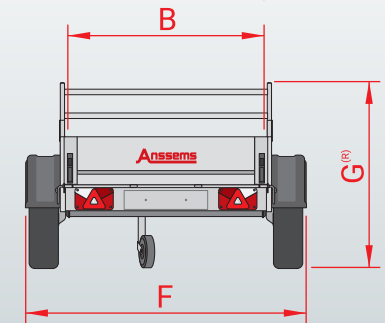

*Tailgate ramp can only be mounted in combination with mesh sides. **Ramps: 150, 200 and 250 cm

S standard equipment

v available as an accessor

x no accessory

Model	GTT 750 251x126		GTT 1500 251x126	GTT 1500 301x126	GTT 2000 251x126	GTT 2000 301x126	GTT 2000 301x151
	O	R	O	O	O	O	O
Gross capacity	750 kg		1500 kg	1500 kg	2000 kg	2000 kg	2000 kg
Unladen weight (ULW)	240 kg	258 kg	240 kg	250 kg	262 kg	278 kg	340 kg
Load capacity	510 kg	492 kg	1260 kg	1250 kg	1738 kg	1722 kg	1660 kg
Axles pcs	2		2	2	2	2	2
Braked version	x		v	v	v	v	v
Wheel / tyresize	145/80R13		145/80R13	145/80R13	155/80R13	155/80R13	155/80R13
Floor type	plywood		plywood	plywood	plywood	plywood	plywood
Inner size (A, B, H)	251x126x30 cm		251x126x30 cm	301x126x30 cm	251x126x30 cm	301x126x30 cm	301x151x30 cm
Floor height (C)	49 cm		49 cm	49 cm	51 cm	51 cm	51 cm
A-Frame length (D)	90 cm		96 cm	96 cm	96 cm	96 cm	123 cm
Total length (E)	353 cm		359 cm	409 cm	359 cm	409 cm	436 cm
Total width (F)	168 cm		168 cm	168 cm	168 cm	168 cm	193 cm
Total height (G)	79 cm	125 cm	79 cm	79 cm	81 cm	81 cm	81 cm
Side rail height (I)	-	40 cm	-	-	-	-	-
Ladder rack height (J)	-	76 cm	-	-	-	-	-

Accessories	GTT 750 251x126		GTT 1500 251x126	GTT 1500 301x126	GTT 2000 251x126	GTT 2000 301x126	GTT 2000 301x151
	O	R	O	O	O	O	O
High cover (internal height 120 cm)	x	x	x	x	x	x	x
High cover (internal height 150 cm)	v	v	v	v	v	v	v
Ladder rack (height 76 cm)	v	s	v	v	v	v	v
Side rail	v	s	v	v	v	v	v
Flat cover	v	v	v	v	v	v	v
Hard top cover, turning sideways	v	x	v	v	v	v	v
Hard top cover, turning forwards	v	x	v	v	v	v	v
Spare wheel with support	v	v	v	v	v	v	v
Axle shock absorber	x	x	v	v	v	v	v
Propstands	v	v	v	v	v	v	v
Tie eye M8	v	v	v	v	v	v	v
Net hooks	v	v	v	v	v	v	v
Extension sides (height 35 cm)	v	x	v	v	v	v	v
Mesh sides (height 70 cm)	v	x	v	v	v	v	v
Tailgate ramp* (H 100 cm)	v	x	v	v	v	v	x
Tailgate ramp* (H 135 cm)	v	x	v	v	v	v	v
Tailgate ramp* (H 170 cm)	x	x	x	x	x	x	v
Universal aluminium ramps**	v	v	v	v	v	v	v