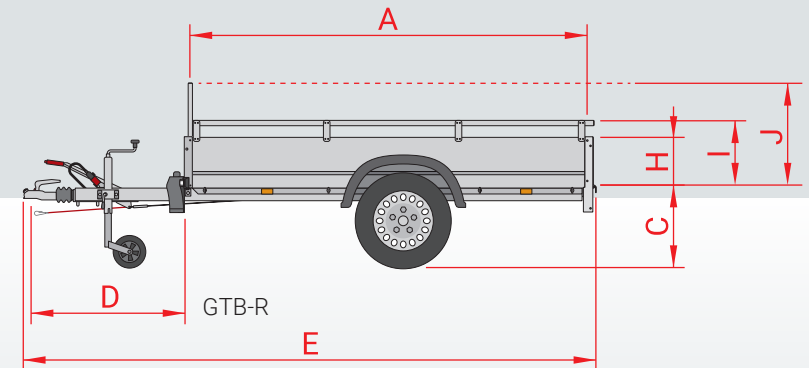

*Tailgate ramp can only be mounted in combination with mesh sides. **Ramps: 150, 200 and 250 cm

S standard equipment

v available as an accessor

x no accessory

Model	GTT 750 251x126		GTT 1500 251x126	GTT 1500 301x126	GTT 2000 251x126	GTT 2000 301x126	GTT 2000 301x151
	O	R	O	O	O	O	O
Gross capacity	750 kg		1500 kg	1500 kg	2000 kg	2000 kg	2000 kg
Unladen weight (ULW)	240 kg	258 kg	240 kg	250 kg	262 kg	278 kg	340 kg
Load capacity	510 kg	492 kg	1260 kg	1250 kg	1738 kg	1722 kg	1660 kg
Axles pcs	2		2	2	2	2	2
Braked version	x		v	v	v	v	v
Wheel / tyresize	145/80R13		145/80R13	145/80R13	155/80R13	155/80R13	155/80R13
Floor type	plywood		plywood	plywood	plywood	plywood	plywood
Inner size (A, B, H)	251x126x30 cm		251x126x30 cm	301x126x30 cm	251x126x30 cm	301x126x30 cm	301x151x30 cm
Floor height (C)	49 cm		49 cm	49 cm	51 cm	51 cm	51 cm
A-Frame length (D)	90 cm		96 cm	96 cm	96 cm	96 cm	123 cm
Total length (E)	353 cm		359 cm	409 cm	359 cm	409 cm	436 cm
Total width (F)	168 cm		168 cm	168 cm	168 cm	168 cm	193 cm
Total height (G)	79 cm	125 cm	79 cm	79 cm	81 cm	81 cm	81 cm
Side rail height (I)	-	40 cm	-	-	-	-	-
Ladder rack height (J)	-	76 cm	-	-	-	-	-

Accessories	GTT 750 251x126		GTT 1500 251x126	GTT 1500 301x126	GTT 2000 251x126	GTT 2000 301x126	GTT 2000 301x151
	O	R	O	O	O	O	O
High cover (internal height 120 cm)	x	x	x	x	x	x	x
High cover (internal height 150 cm)	v	v	v	v	v	v	v
Ladder rack (height 76 cm)	v	s	v	v	v	v	v
Side rail	v	s	v	v	v	v	v
Flat cover	v	v	v	v	v	v	v
Hard top cover, turning sideways	v	x	v	v	v	v	v
Hard top cover, turning forwards	v	x	v	v	v	v	v
Spare wheel with support	v	v	v	v	v	v	v
Axle shock absorber	x	x	v	v	v	v	v
Propstands	v	v	v	v	v	v	v
Tie eye M8	v	v	v	v	v	v	v
Net hooks	v	v	v	v	v	v	v
Extension sides (height 35 cm)	v	x	v	v	v	v	v
Mesh sides (height 70 cm)	v	x	v	v	v	v	v
Tailgate ramp* (H 100 cm)	v	x	v	v	v	v	x
Tailgate ramp* (H 135 cm)	v	x	v	v	v	v	v
Tailgate ramp* (H 170 cm)	x	x	x	x	x	x	v
Universal aluminium ramps**	v	v	v	v	v	v	v