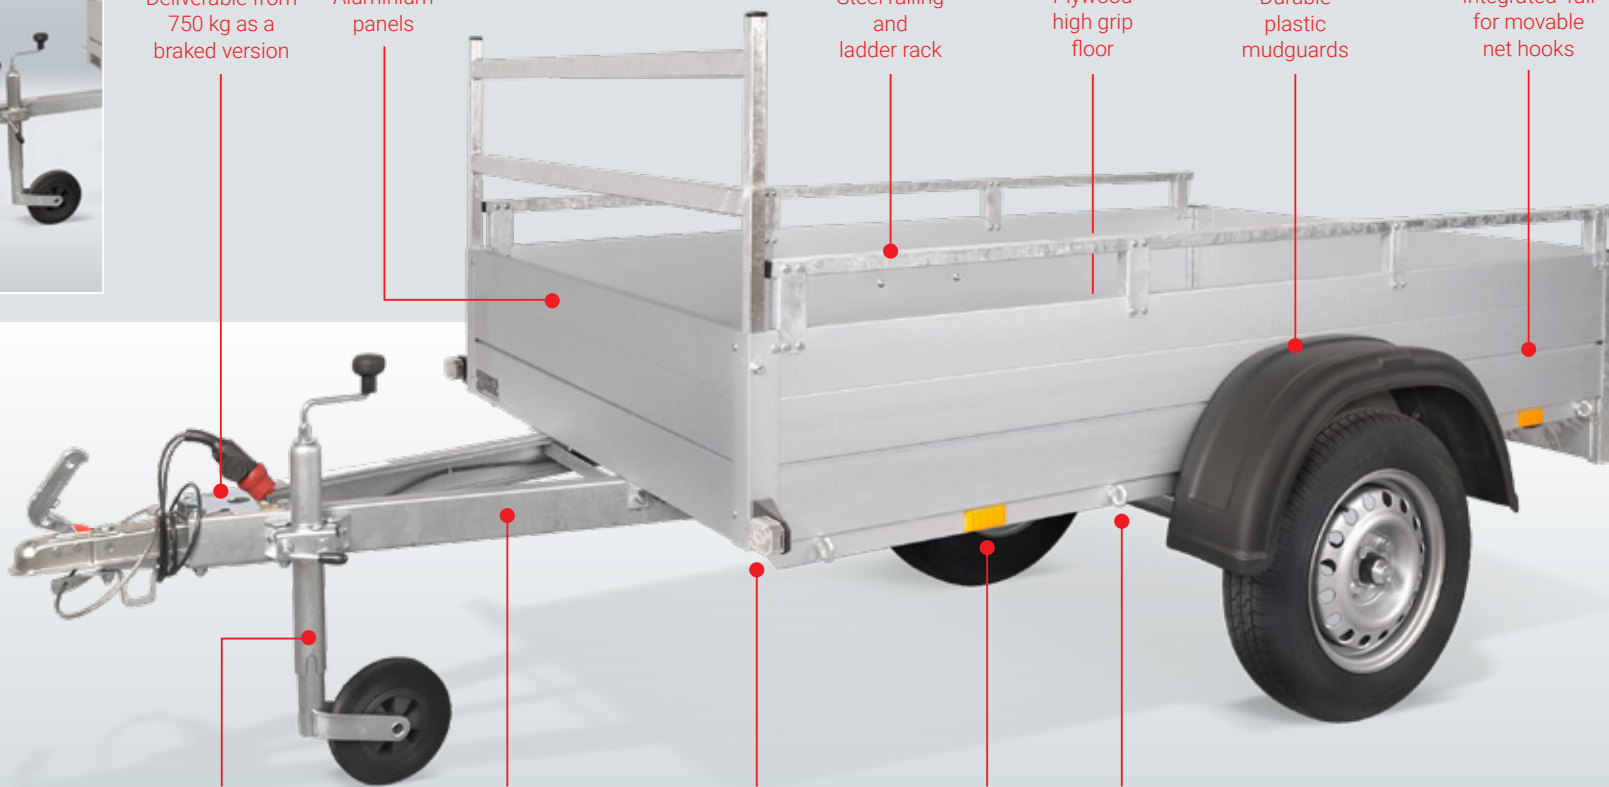

Deliverable from 750 kg as a braked version

Aluminium panels

Steel railing and ladder rack

Plywood high grip floor

Durable plastic mudguards

Integrated rail for movable net hooks

Tandem axle equipped with steel mudguards

Straight drawbar out of tube-profile (width 101 cm)

Standard equipped with jockey wheel

Stabil A-frame made out of U-profile (width 126 cm)

Marker lights (width 126 cm and wider)

Sparkling reflectors

Fixed tie-hooks