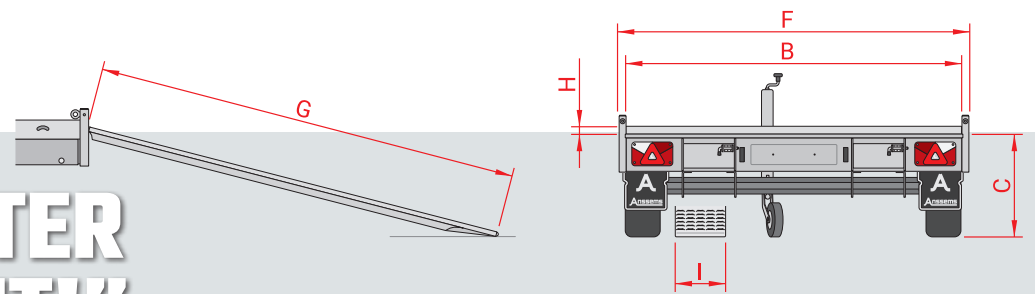

Accessorie:
Wheelstop and
Easyfix straps

Accessorie:
Position lights (LED)

Anssems

**“WITH THE MSX GO-GETTER
YOU’RE IN THE SPOTLIGHT!”**

MSX Go-Getter

The MSX Go-Getter is a rugged multi-transporter for those who wish to stand out. It comes with numerous extras, such as black alloy wheels, a 40L black toolbox on an A-frame, black sideskirts with integrated marker lights and contour-lighting, and is fully equipped with LED lighting. Get your Go-Getter today!