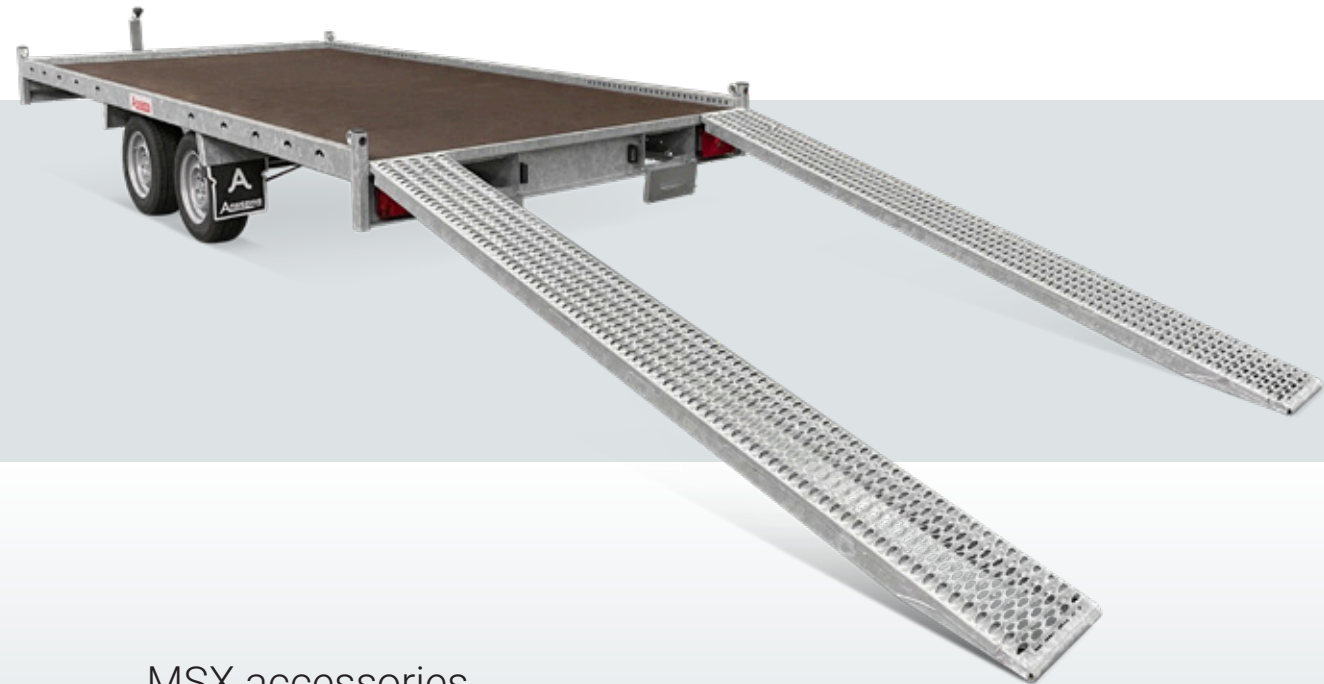

HARD TOP COVER TRAILERS

BOX VAN TRAILERS

HORSE TRAILERS

WELFARE TRAILERS

“THE MSX IS THE BEST SOLUTION TO GET THE JOB DONE”

MSX, the ideal vehicle transporter

For the transportation of lawn mowers, small excavators or cars, Ansems offers the MSX multipurpose trailer solution. Designed for intensive use and up to a weight of 3500 kg, the MSX series is specifically created to carry either tracked or wheeled vehicles. Equipped with multiple strapping options and steel ramps stored beneath the floor, the robot welded steel and fully galvanized chassis creates a robust MSX mulittransporter. The chassis provides maximum floor support.

Aluminium floor and fixed tiehook in corner

Steel ramps (250 cm) included

Reliable rear lighting

Strong chassis and maximum floor support

Recesses for tie-down possibilities

Marker lights for extra visibility

Premium ballcoupling

**“THE MSX-2700
CAN HANDLE ALL
MY EQUIPMENT”**

MSX 2700 Basic

The MSX-Basic is an ideal multitransporter for the cost-conscious buyer seeking all the comfort of a professional multitransporter. This MSX has a load capacity of 2180 kg and is equipped with a waterproof plywood loading feed, steel plates in a storage cassette beneath the floor, as well as numerous tie-down points.

MSX accessories

Increase the capability of the MSX by mounting a wide range of accessories. Wheel stops and winches are the most popular, whilst propstands provide extra stability when driving up and down and axle shock absorbers offer more driving comfort. For extra binding options, mount the MSX ladder rack and the extension sides provide extra protection, whilst the spare wheel reduces delays in the event of a tyre failure.