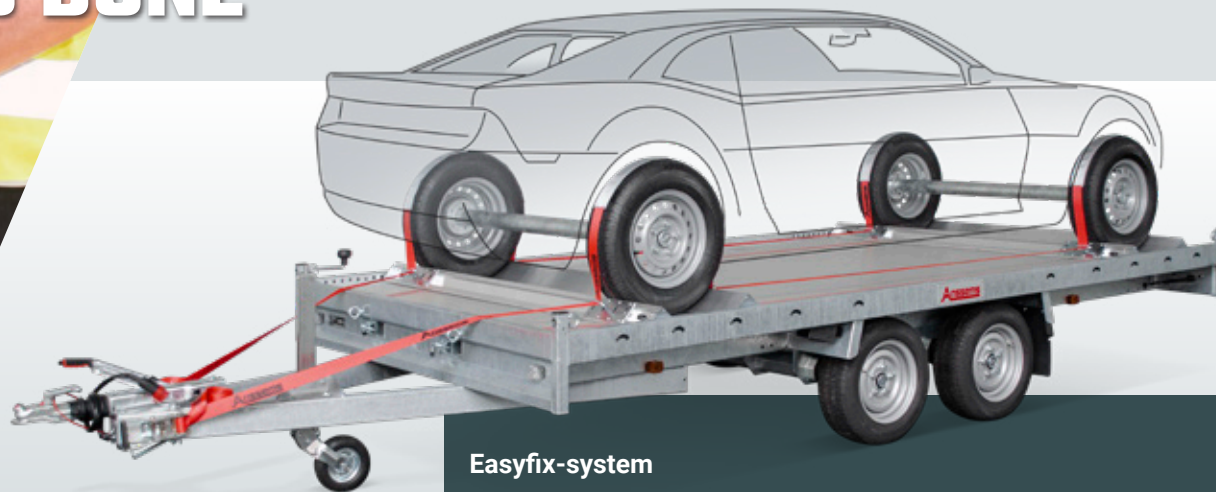

MSX

THE TRANSPORT SOLUTION FOR ALL VEHICLES

Anssems MULTIPURPOSE TRAILERS **MSX**

LOW LOADER TRAILERS

FLATBED TRAILERS

MULTIPURPOSE TRAILERS

CAR TRANSPORTERS

TIPPING TRAILERS

HARD TOP COVER TRAILERS

BOX VAN TRAILERS

HORSE TRAILERS

WELFARE TRAILERS

“THE MSX IS THE BEST SOLUTION TO GET THE JOB DONE”

MSX, the ideal vehicle transporter

For the transportation of lawn mowers, small excavators or cars, Ansems offers the MSX multipurpose trailer solution. Designed for intensive use and up to a weight of 3500 kg, the MSX series is specifically created to carry either tracked or wheeled vehicles. Equipped with multiple strapping options and steel ramps stored beneath the floor, the robot welded steel and fully galvanized chassis creates a robust MSX mulittransporter. The chassis provides maximum floor support.

MSX-Basic tandem braked

MSX tandem braked

MSX Go-Getter tandem braked

Easyfix-system

Secure vehicles quickly and safely by using the wheelstops in combination with the Easyfix strap set. Easyfix is available for the MSX-3000 and MSX-3500.

Premium ballcoupling

**“THE MSX-2700
CAN HANDLE ALL
MY EQUIPMENT”**

MSX 2700 Basic

The MSX-Basic is an ideal multitransporter for the cost-conscious buyer seeking all the comfort of a professional multitransporter. This MSX has a load capacity of 2180 kg and is equipped with a waterproof plywood loading feed, steel plates in a storage cassette beneath the floor, as well as numerous tie-down points.