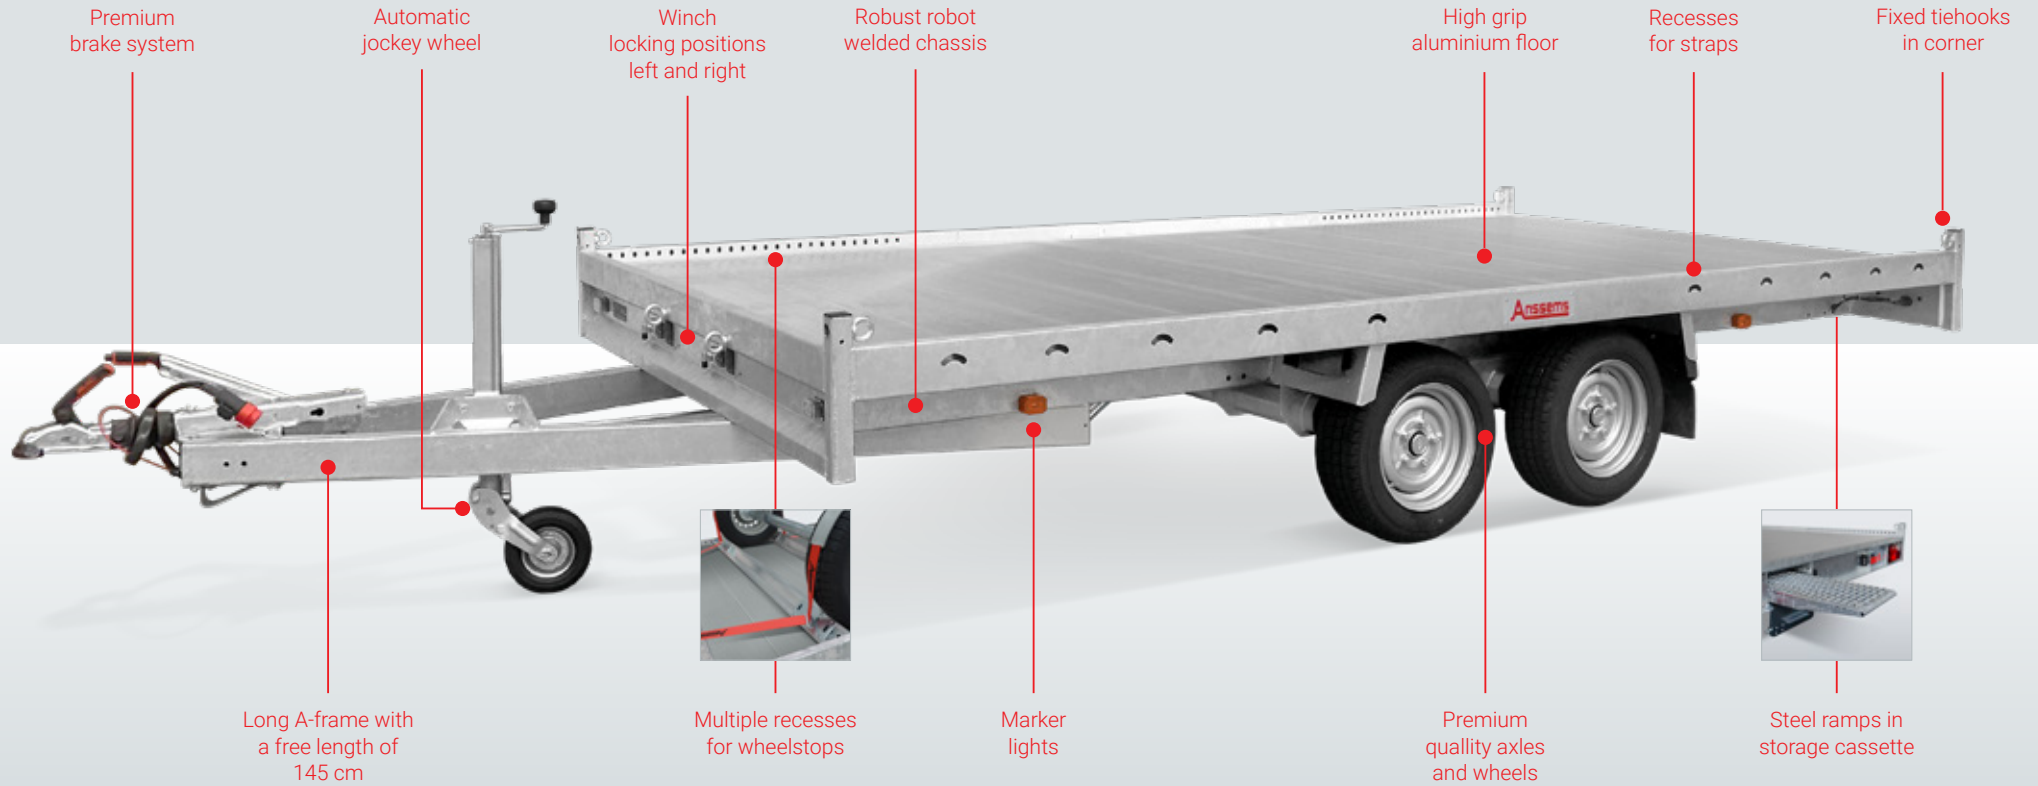

HARD TOP COVER TRAILERS

BOX VAN TRAILERS

HORSE TRAILERS

WELFARE TRAILERS

“THE MSX IS THE BEST SOLUTION TO GET THE JOB DONE”

MSX, the ideal vehicle transporter

For the transportation of lawn mowers, small excavators or cars, Ansems offers the MSX multipurpose trailer solution. Designed for intensive use and up to a weight of 3500 kg, the MSX series is specifically created to carry either tracked or wheeled vehicles. Equipped with multiple strapping options and steel ramps stored beneath the floor, the robot welded steel and fully galvanized chassis creates a robust MSX mulittransporter. The chassis provides maximum floor support.

MSX-Basic tandem braked

MSX tandem braked

MSX Go-Getter tandem braked

Easyfix-system

Secure vehicles quickly and safely by using the wheelstops in combination with the Easyfix strap set. Easyfix is available for the MSX-3000 and MSX-3500.

Aluminium floor and fixed tiehook in corner

Steel ramps (250 cm) included

Reliable rear lighting

Strong chassis and maximum floor support

Recesses for tie-down possibilities

Marker lights for extra visibility

Premium ballcoupling

**“THE MSX-2700
CAN HANDLE ALL
MY EQUIPMENT”**

MSX 2700 Basic

The MSX-Basic is an ideal multitransporter for the cost-conscious buyer seeking all the comfort of a professional multitransporter. This MSX has a load capacity of 2180 kg and is equipped with a waterproof plywood loading feed, steel plates in a storage cassette beneath the floor, as well as numerous tie-down points.