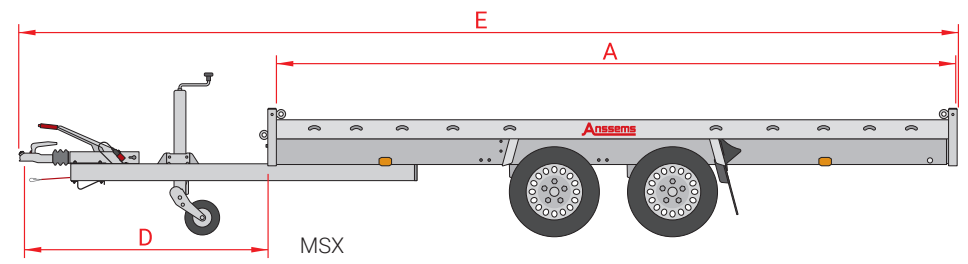

**“WITH THE MSX GO-GETTER
YOU’RE IN THE SPOTLIGHT!”**

MSX Go-Getter

The MSX Go-Getter is a rugged multi-transporter for those who wish to stand out. It comes with numerous extras, such as black alloy wheels, a 40L black toolbox on an A-frame, black sideskirts with integrated marker lights and contour-lighting, and is fully equipped with LED lighting. Get your Go-Getter today!