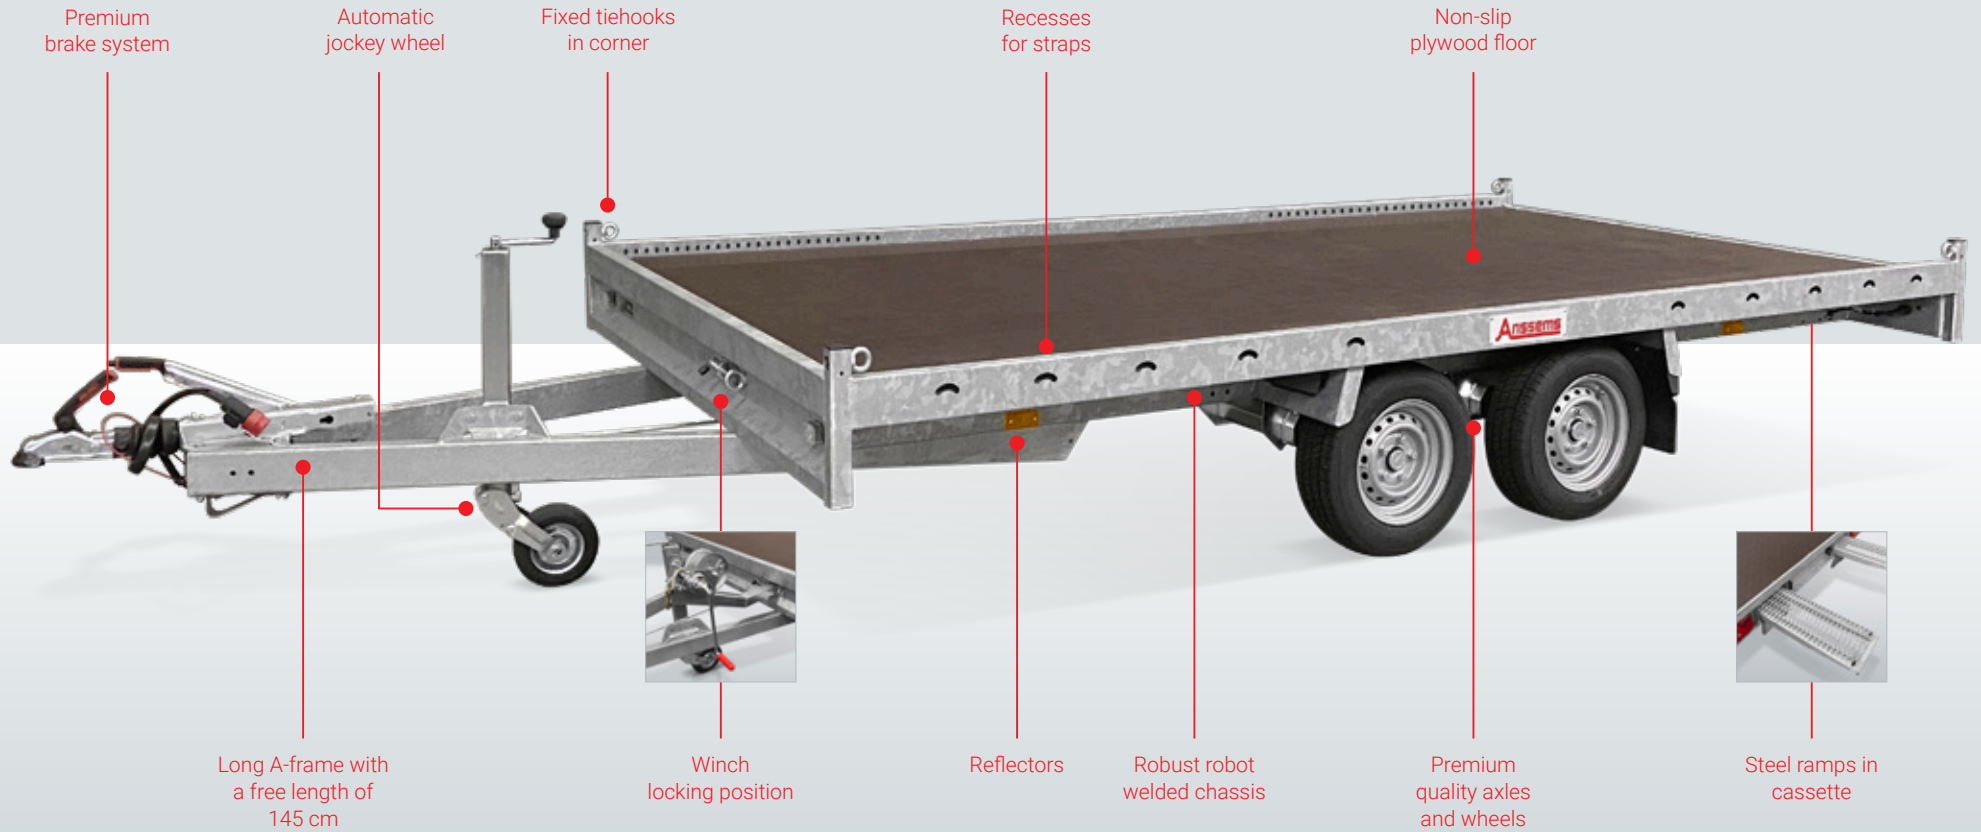

Aluminium floor and fixed tiehook in corner

Steel ramps (250 cm) included

Reliable rear lighting

Strong chassis and maximum floor support

Recesses for tie-down possibilities

Marker lights for extra visibility

Premium ballcoupling

**“THE MSX-2700
CAN HANDLE ALL
MY EQUIPMENT”**

MSX 2700 Basic

The MSX-Basic is an ideal multitransporter for the cost-conscious buyer seeking all the comfort of a professional multitransporter. This MSX has a load capacity of 2180 kg and is equipped with a waterproof plywood loading feed, steel plates in a storage cassette beneath the floor, as well as numerous tie-down points.

Accessorie:
propstands

Accessorie: axle shock
absorbers vor extra driving
comfort

Accessorie:
In length adjustable and
rotatable winch

Accessorie:
steel ladder rack

Accessorie:
Extension sides
(height 36 cm)

Accessorie:
Wheelstop and
Easyfix straps

Accessorie:
Position lights (LED)

Anssems

**“WITH THE MSX GO-GETTER
YOU’RE IN THE SPOTLIGHT!”**

MSX Go-Getter

The MSX Go-Getter is a rugged multi-transporter for those who wish to stand out. It comes with numerous extras, such as black alloy wheels, a 40L black toolbox on an A-frame, black sideskirts with integrated marker lights and contour-lighting, and is fully equipped with LED lighting. Get your Go-Getter today!