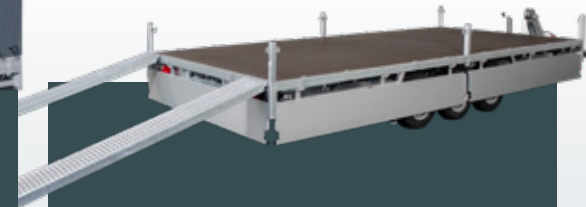

The Medax flatbed trailers are built for intensive use. There is a range of 29 models with a gross weight capacity ranging from 2600 to 3500 kg, so there will always be a model to meet your transportation needs. Its smart design, maintenance-friendly construction and high-quality finishes make the Medax the flatbed trailer of choice for the professional user.

Medax tandem

Medax tridem

Medax Go-Getter tandem

Medax Go-Getter tridem

The loading floor is supported by a heavy-duty steel space frame. The axles, wheels, braking system, and jockey wheel are all of premium quality. The built-in lockers, the side panels that neatly fold underneath the loading floor, and the multiple fixed tie-down points make it ideal for working with Medax.

Medax Go-Getter

The Medax Go-Getter is a striking flatbed trailer with many extras such as black panels, black rims, and a black 55L toolbox on an A-frame, fully equipped with LED lighting. Get your Medax Go-Getter today!

**“WE GET THE
JOB DONE”**

Extra tie-down possibilities with the ladder rack of 80cm high are available. The spare wheel and its support can be mounted onto the ladder rack.

The Medax with high cover offers even more possibilities, available in internal heights of 180cm and 210cm.