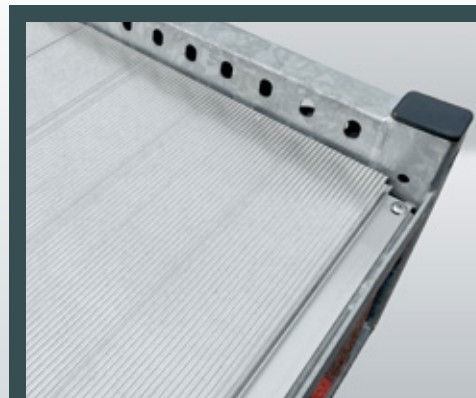

The Carax is a multipurpose trailer for professionals who want to transport large vehicles, such as vans and SUVs. The very strong chassis provides optimal floor support, and the steel ramps are located under the floor. The most striking feature of the Carax is the articulation at the rear of the loading floor, which allows bigger vehicles to drive on and off without difficulty. Wheel stops and lashing straps can be easily fitted through the special recesses.

Premium brake system

Channel for ramps

Suitable for large vehicles

Automatic jockey wheel

Long A-frame made out of tube-profile

Robust robot welded chassis

Recesses for straps

Premium quality axles and wheels

Integrated markerlights (LED)

LED position lights

Carax accessories

The Carax can be extended with a winch and support, which can be positioned on both the left and right side, and can be adjusted in length. For securing a vehicle on the Carax, Hulco offers a complete system with wheel stops and Easyfix straps. For increased driving comfort, fitting shock absorbers is an option and is recommended for intensive use of the Carax.

THE CARAX CAN HANDLE ALL VEHICLES

The strong aluminium loading floor with its optimum grip and support can carry a lot of weight. There are channels at the front and rear for the ramps.

Accessorie:
Easyfix straps