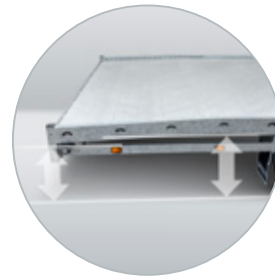

The Carax is a multipurpose trailer for professionals who want to transport large vehicles, such as vans and SUVs. The very strong chassis provides optimal floor support, and the steel ramps are located under the floor. The most striking feature of the Carax is the articulation at the rear of the loading floor, which allows bigger vehicles to drive on and off without difficulty. Wheel stops and lashing straps can be easily fitted through the special recesses.

Carax tandem
440x207 or 540x207cm

Carax tridem
440x207 or 540x207cm

Carax Go-Getter tandem
440x207 cm

Carax Go-Getter tridem
540x207cm

The many Carax Go-Getter extras

The Carrax Go-Getter is perfect for the professional who wants to stand out. The added extras such as black sideskirts with integrated lighting, a 55L black toolbox on an A-frame, black aluminium rims and complete LED lighting make these models even more appealing. Get your Go-Getter today!

LED marker lights at the front

Recesses for tie-down possibilities

Steel ramps (250 cm) included

Lowered load floor at rear

Position lights (LED) included

Strong chassis and maximum floor support

Integrated marker lights (LED) at the sides

THE CARAX CAN HANDLE ALL VEHICLES

The strong aluminium loading floor with its optimum grip and support can carry a lot of weight. There are channels at the front and rear for the ramps.

Accessorie:
Easyfix straps