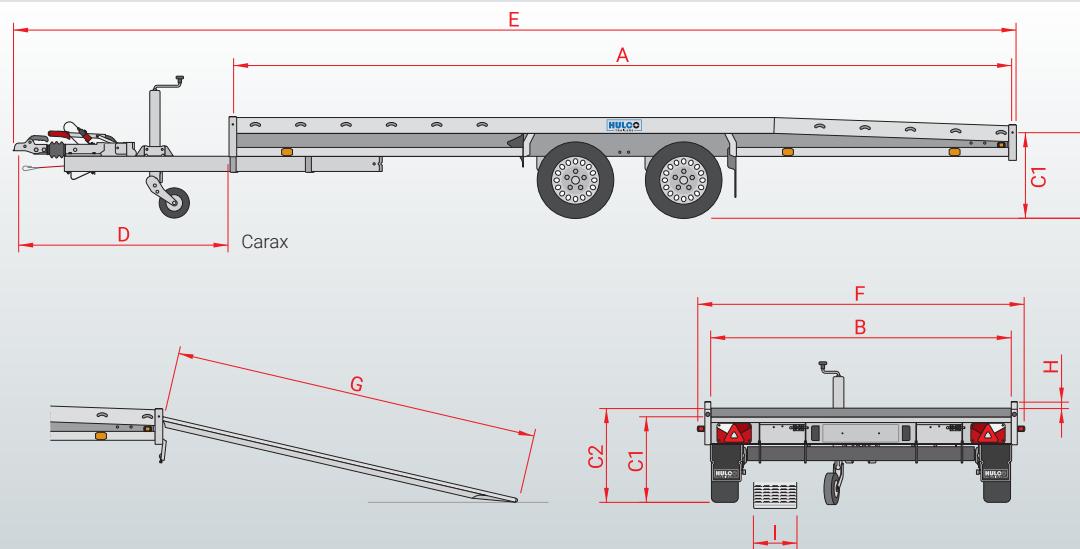

CHOOSE CARAX FOR RELIABLE TRANSPORT